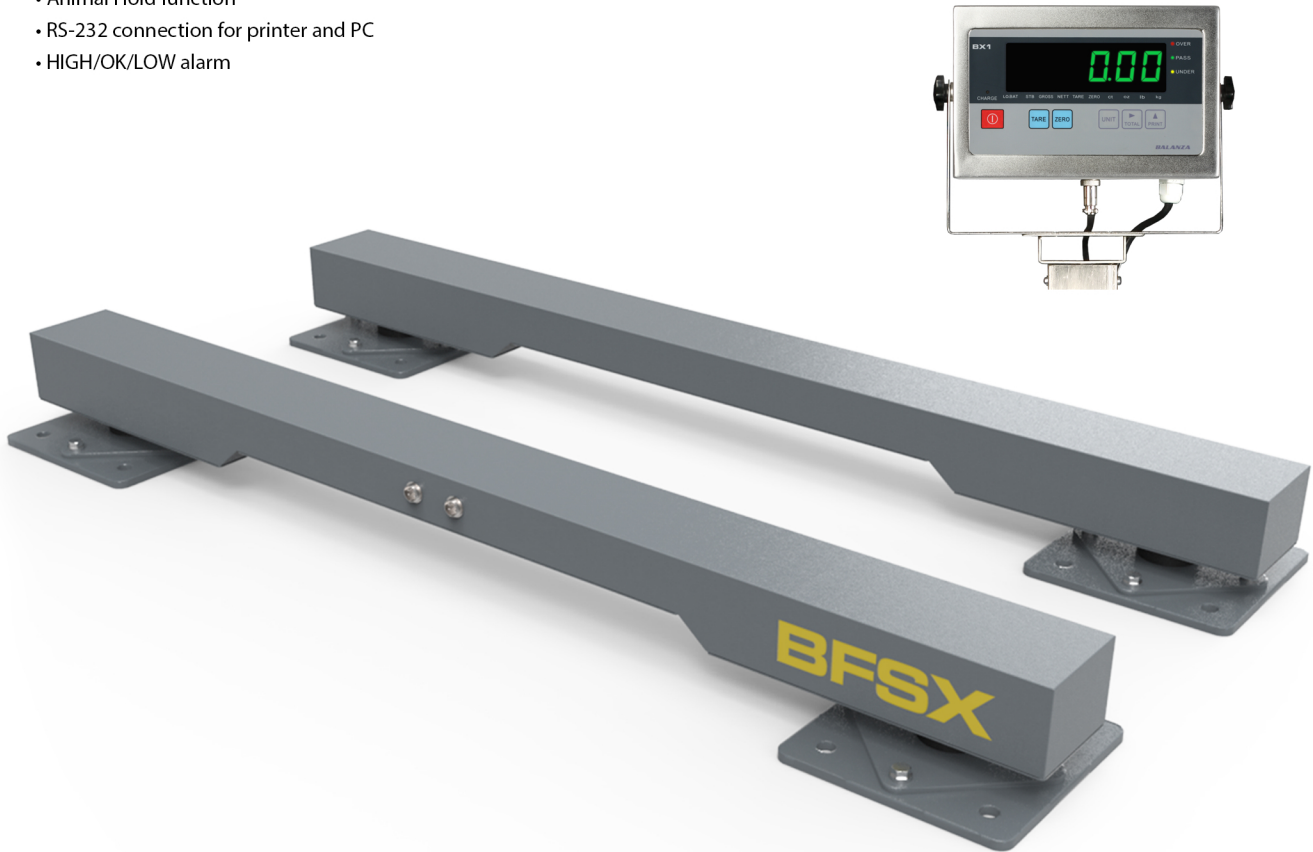

BFSX Bar Scale

- Suitable for weighing pallets and live animals
- Stainless steel casing indicator
- Animal Hold function
- RS-232 connection for printer and PC
- HIGH/OK/LOW alarm

Models	BFSX-1000	BFSX-2000	BFSX-3000
Capacity	1000kg x 0.5kg	2000kg x 1kg	3000kg x 1kg
Bar length (m)	1.2m		
Max tare	100% of FS		
Zero range	4% of FS		
Display	1" Green LED (6 digits)		
Designators	CHARGE, LOW BATT, STABLE, GROSS, NETT, TARE, ZERO, ct, oz, lb, kg, OVER, PASS, UNDER		
Button keys	ON/OFF, ZERO, TARE, UNIT, TOTAL, PRINT		
Power Source	6VDC/3Ah rechargeable battery or 230VAC		